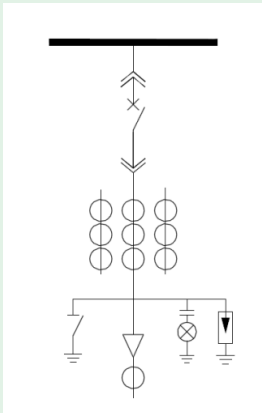

12/24kV

Removable Metal - enclosed Switchgear

Product description

Electrical features

Temperature-rise tests:

Altitude:

Durable:

Reliable: