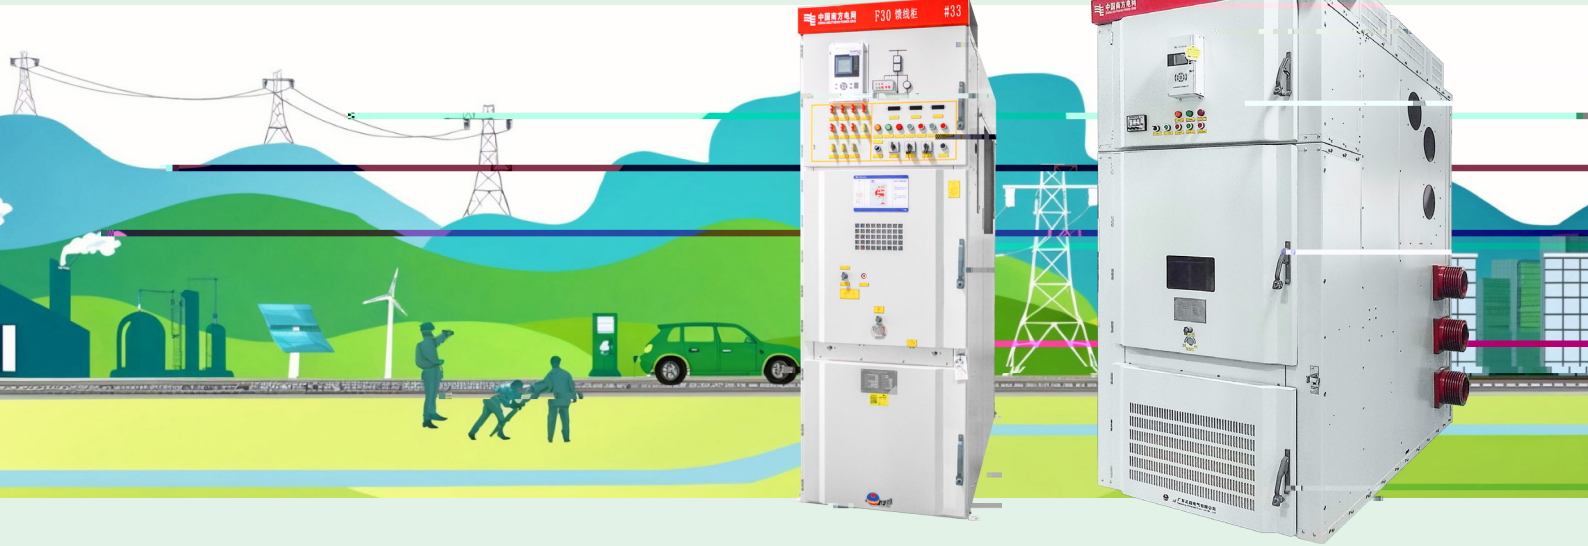

12/24kV

Removable Metal - enclosed Switchgear

Product description

Electrical features

Temperature-rise tests:

Altitude:

Durable:

Reliable: