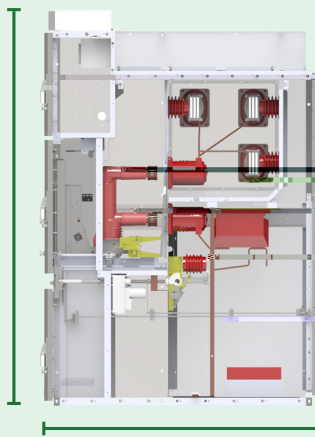

12/24kV

Removable Metal - enclosed Switchgear

Product description

Electrical features

Temperature-rise tests:

Altitude:

Durable:

Reliable: