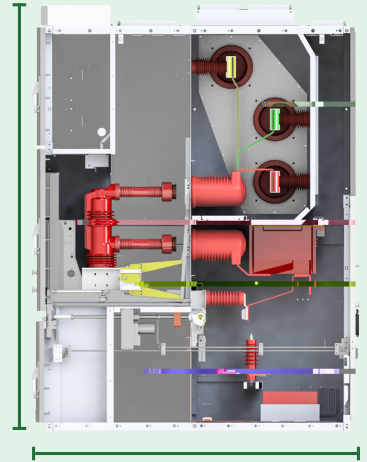

12/24kV

Removable Metal - enclosed Switchgear

Product description

Electrical features

Temperature-rise tests:

Altitude:

Durable:

Reliable: